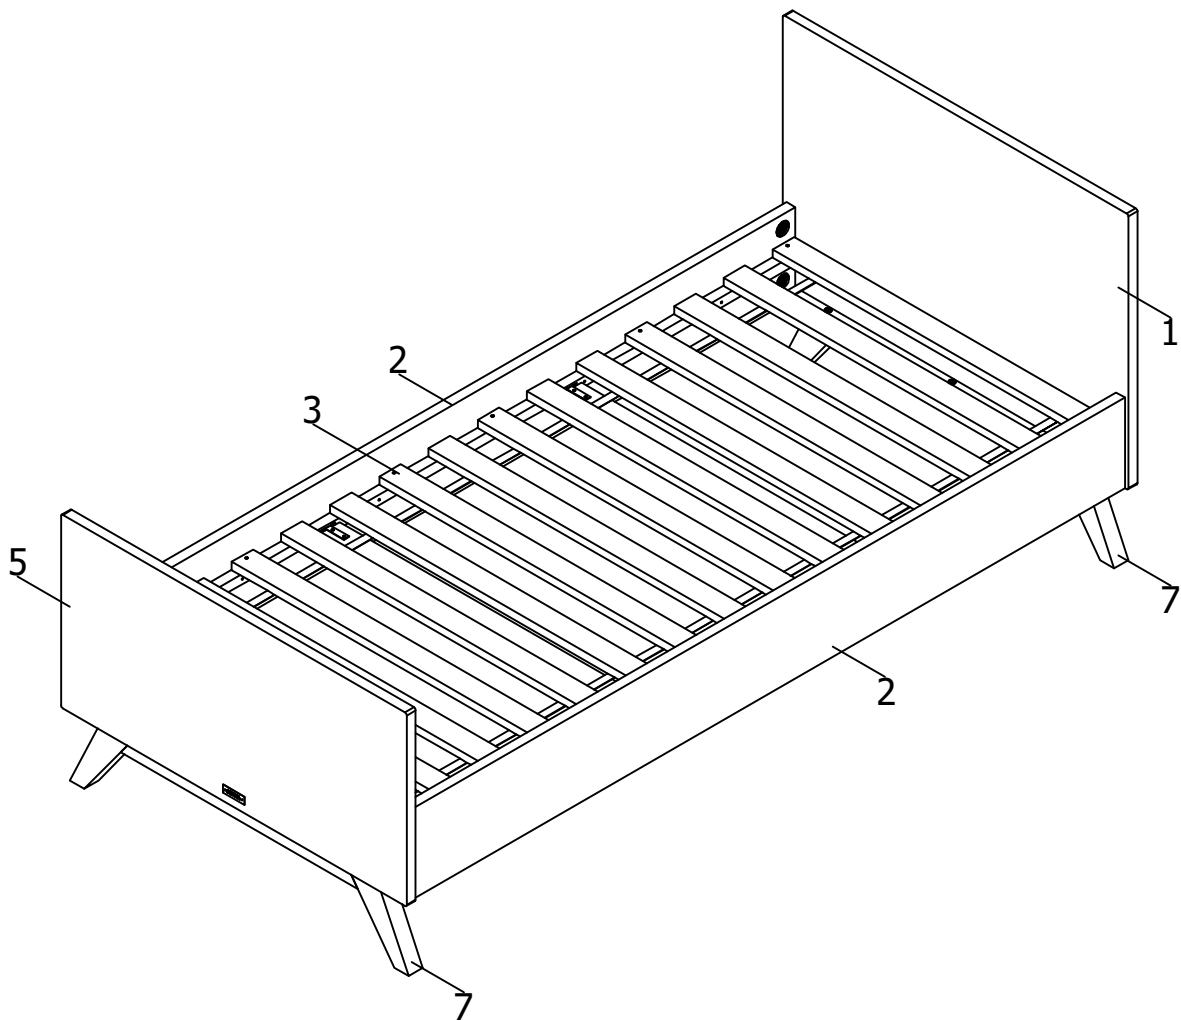

# bopita®

ASSEMBLY INSTRUCTION  
MONTAGE HANDLEIDING  
MONTAGE ANLEITUNG  
NOTICE DE MONTAGE  
MANUAL DE MONTAJE

UK  
NL  
D  
F  
ESP

MODEL :KYAN  
TYPE :BED 90X200  
COLOUR :DEEP GREY/NATURAL  
ART.CODE :154180.29.

Distributor:

BOPITA  
Edisonweg 3, 6662 NW Elst  
The Netherlands

[www.bopita.com](http://www.bopita.com)

02.07.2018.

A  8X	B  8X	C  M6X40 6X	D  3,5X25 8X	E  4X	F  Ø8x40 16X
artcode: 444007	artcode: 444006	artcode: 441046	artcode: 431008	artcode: 446007	artcode:
G  3,5X16 8X	H  4X	I  3,5X35 12X	J  SW4 1X	K  SW6 1X	L  Ø10x40 4X
artcode: 431006	artcode: 446007	artcode: 431023	artcode: 445001	artcode: 445003	artcode: