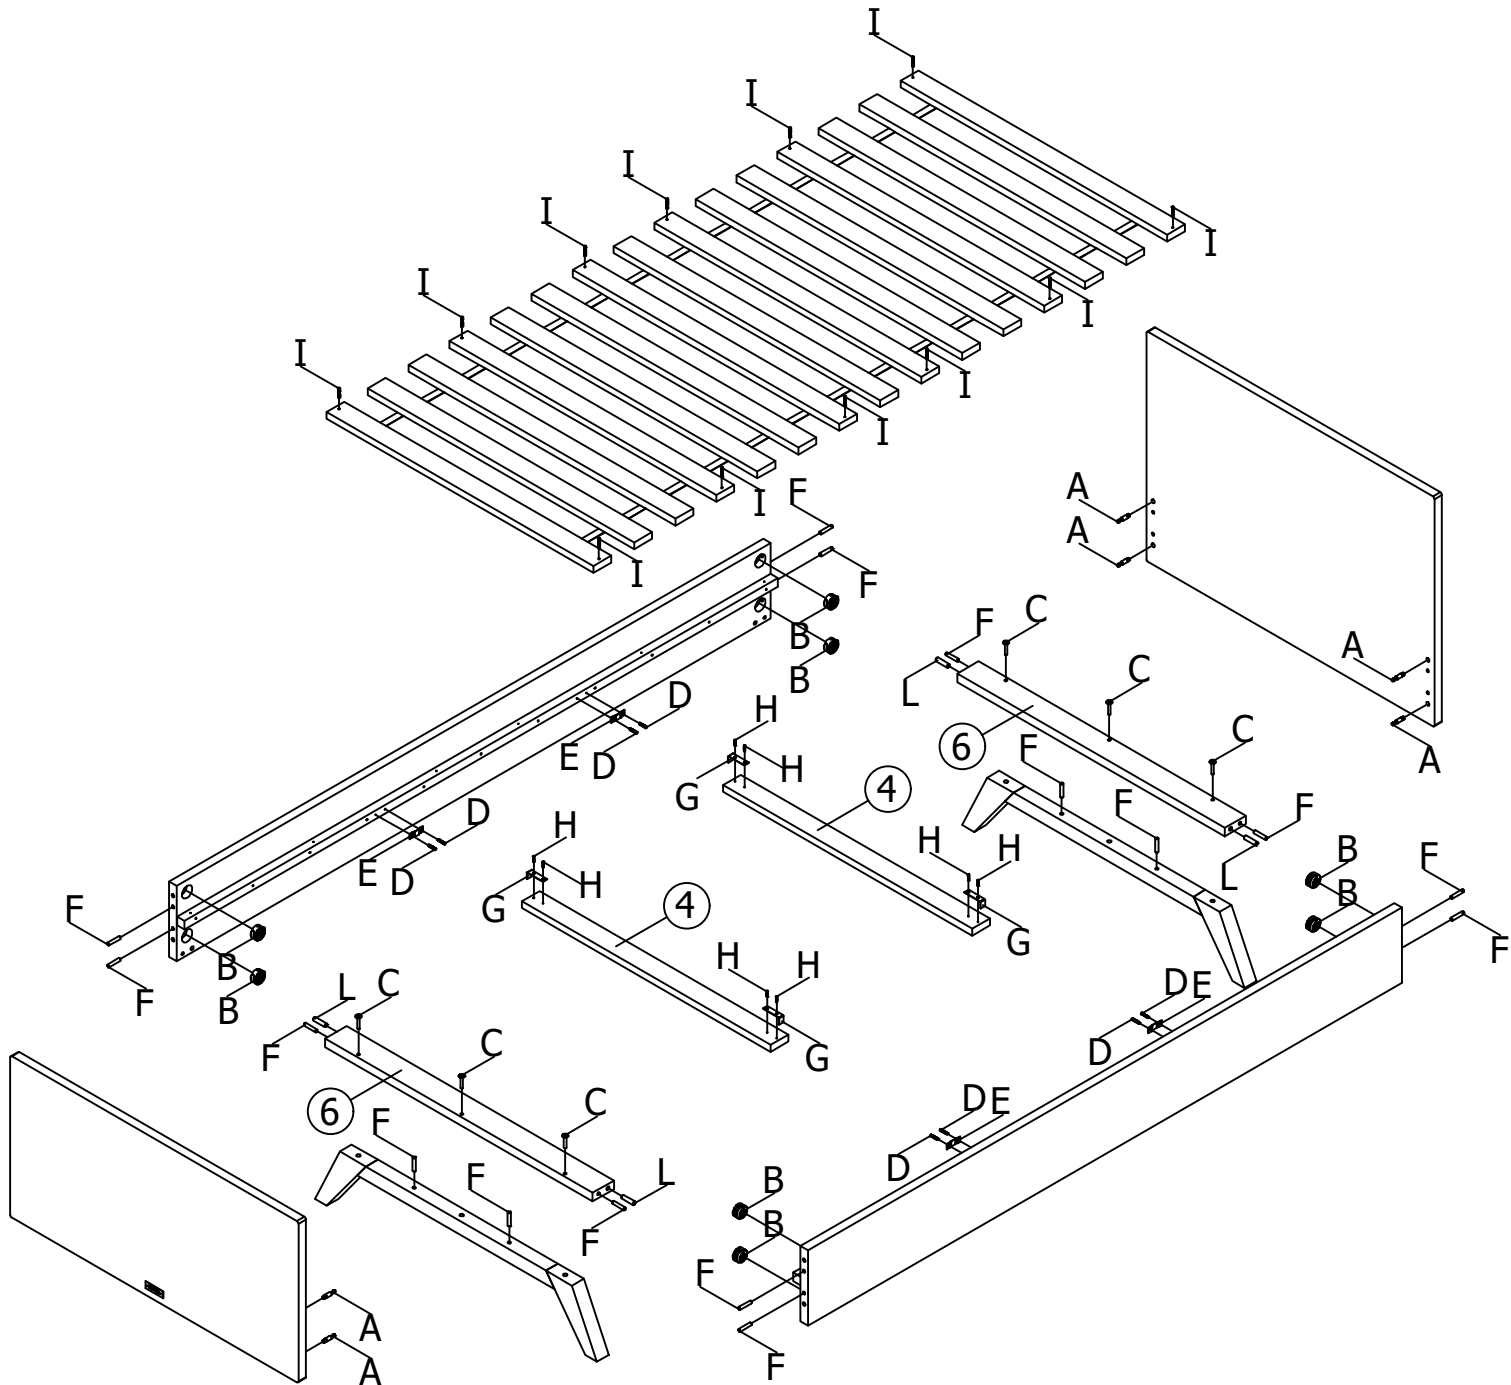

# bopita®

ASSEMBLY INSTRUCTION  
MONTAGE HANDLEIDING  
MONTAGE ANLEITUNG  
NOTICE DE MONTAGE  
MANUAL DE MONTAJE

UK  
NL  
D  
F  
ESP

MODEL :KYAN  
TYPE :BED 90X200  
COLOUR :DEEP GREY/NATURAL  
ART.CODE :154180.29.

Distributor:

BOPITA  
Edisonweg 3, 6662 NW Elst  
The Netherlands

[www.bopita.com](http://www.bopita.com)

02.07.2018.

A  8X	B  8X	C  M6X40 6X	D  3,5X25 8X	E  4X	F  Ø8x40 16X
artcode: 444007	artcode: 444006	artcode: 441046	artcode: 431008	artcode: 446007	artcode:
G  3,5X16 8X	H  4X	I  3,5X35 12X	J  SW4 1X	K  SW6 1X	L  Ø10x40 4X
artcode: 431006	artcode: 446007	artcode: 431023	artcode: 445001	artcode: 445003	artcode: